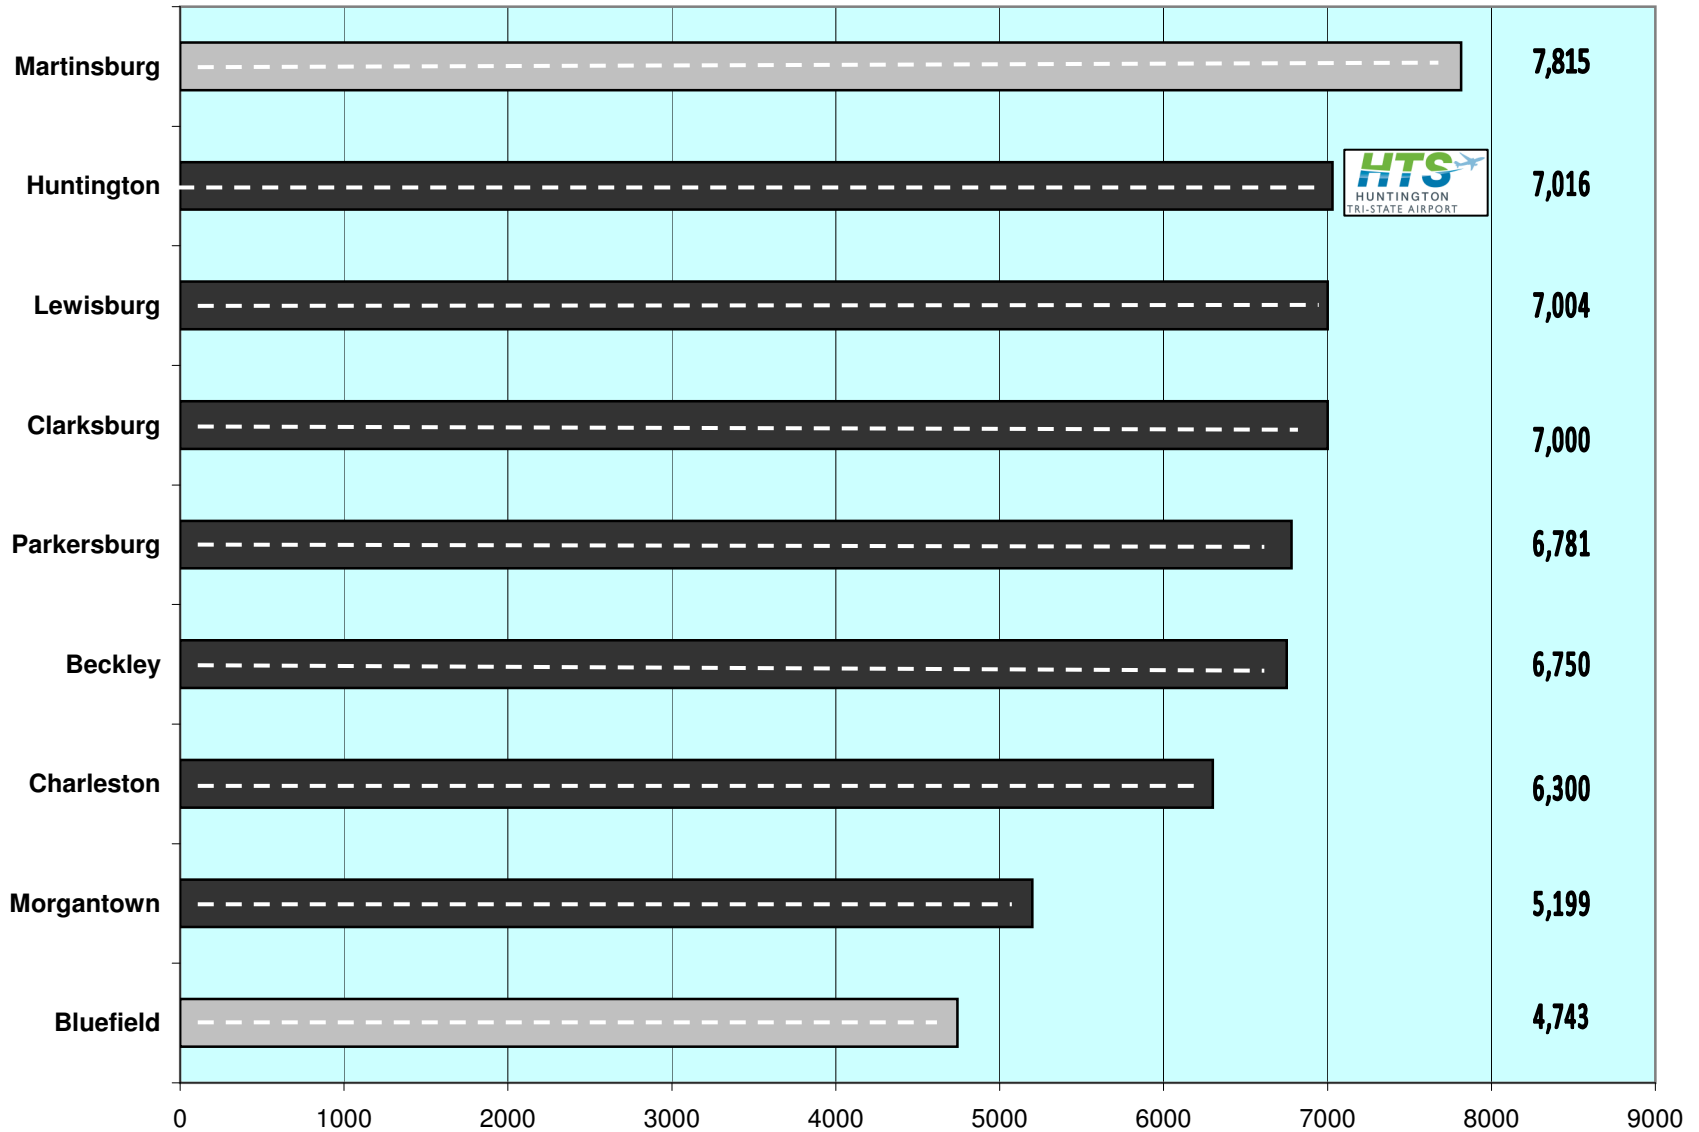

2nd Longest Runway in WV Longest Commercial Service Runway in WV

Note: Martinsburg and Beckley do not have commercial air service